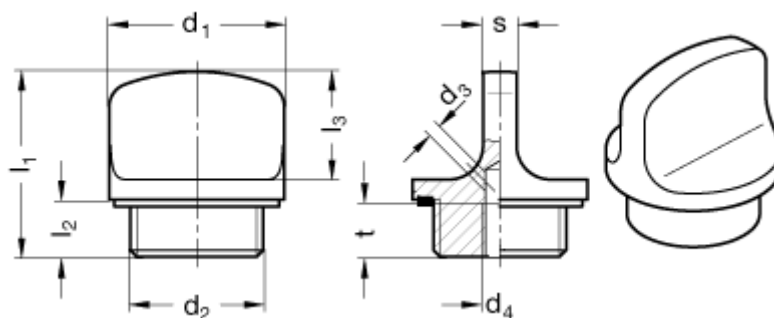

Data Sheet

Article number: 201132525

Description: E+G Threaded plug temperatur up to 200C
GN 442-22-G3/8-1-BL

Measures

$d_1 = 22$

$d_2 = G 3/8$

$d_3 = 2$

$d_4 = M 5$

$l_1 = 26$

$l_2 = 8$

$l_3 = \text{jan-00}$

$s = \text{jan-00}$

$t = 8$